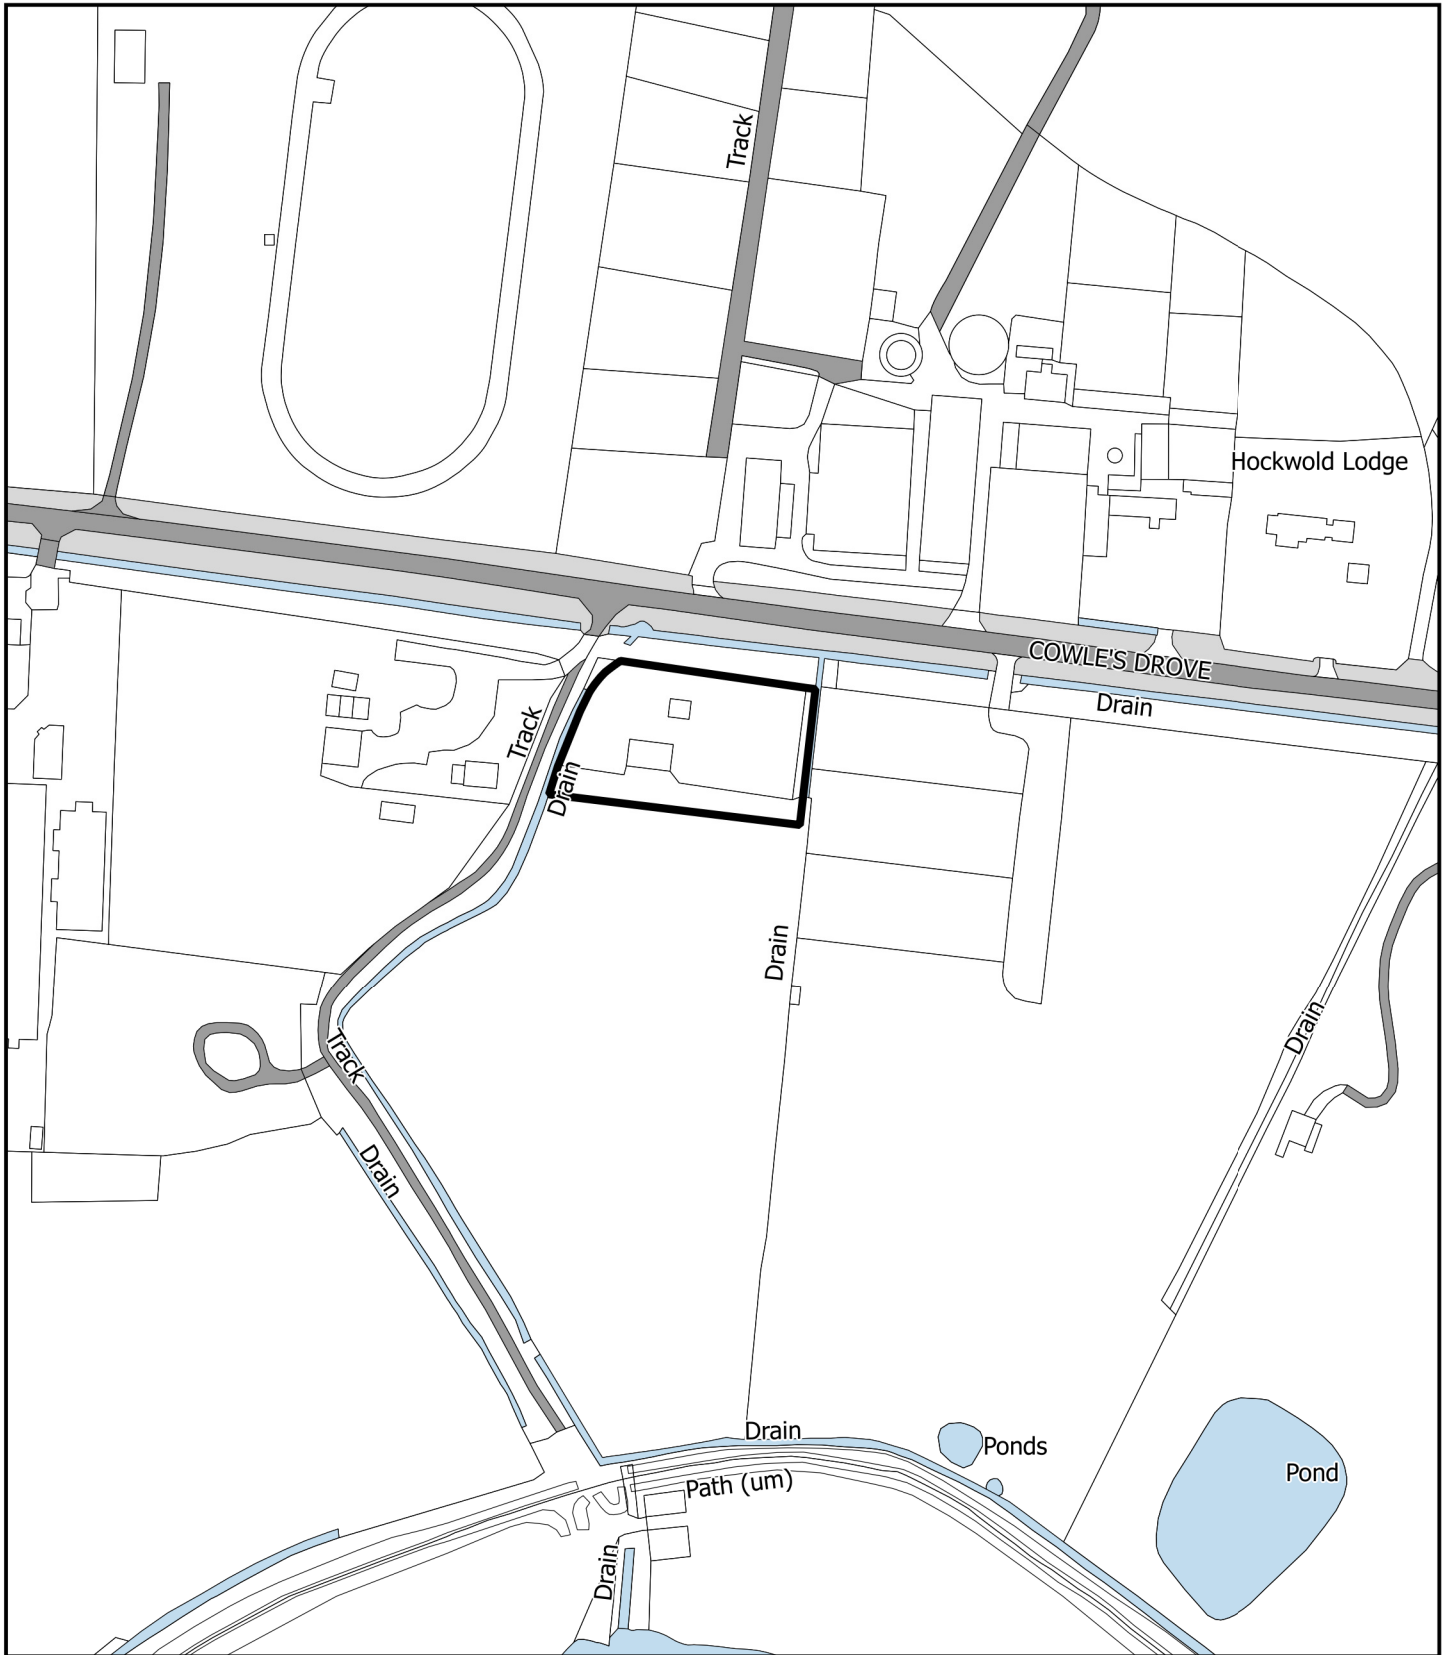

18/01607/F

Garner Blast Cowles Drove Hockwold-cum-Wilton

1:2,500

10 0 10203040 m